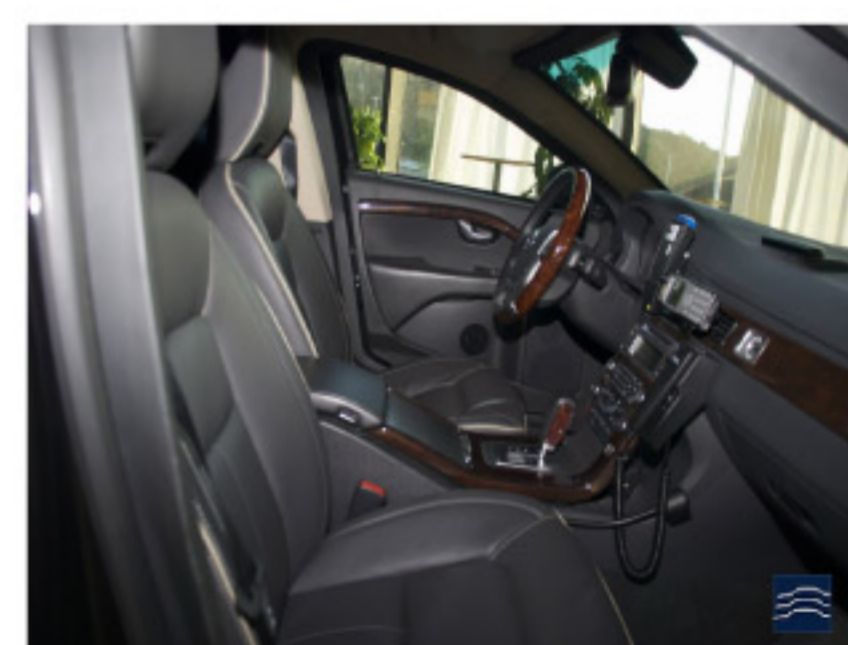

Volvo S80L High Security LWB T6 AWD MY2012 OEM Facelift MY2016

Model	2x S80L VPAM 2009 VR8 (B6+) Certified	Mileage, km	23.000 to 30.000 km
Model Type	Volvo S80L Executive content/spec	EU-Specified	German Registration